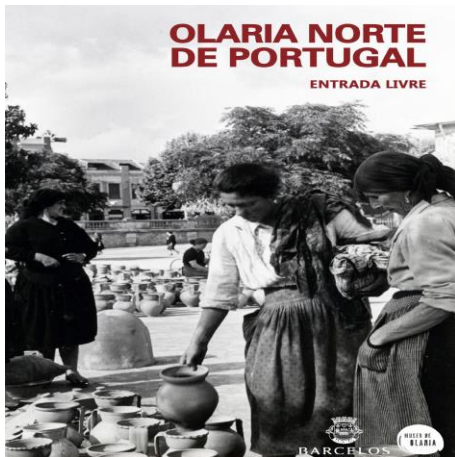

Main Exhibitions | 2014 to 2019

Olaria Norte de Portugal | Permanent Exhibition's Room | 17 May 2014 to Present
Pottery of the most significant production sites of past and the present from the North of Portugal.
Objects from the Museu de Olaria's Collections