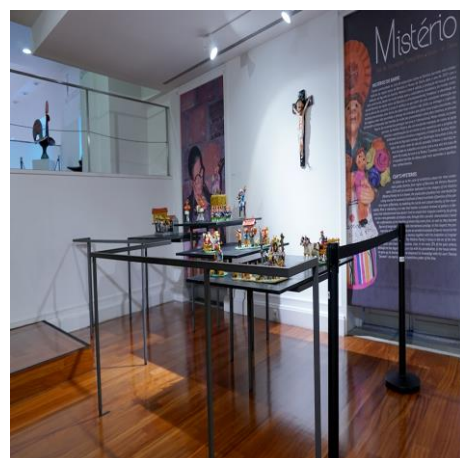

Geração Mistério | Main Temporary Exhibitions Room | 2 Feb. 2019 - 31 Dec. 2019
Figurines of Barcelos created by different artists from the past and present of the Mistério's Family
Objects from the Museu de Olaria's Collections